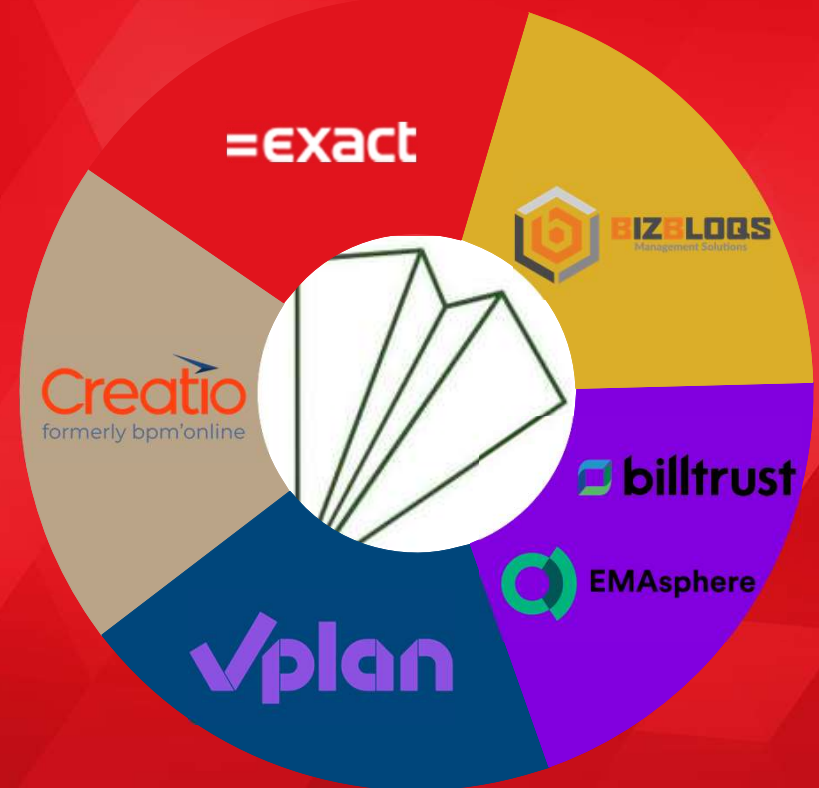

=exact

Simon Bertrand

Sales Manager

L'écosystème
Exact Online

The diagram consists of three dark blue hexagons arranged in a triangular pattern. The top hexagon contains the text 'L'écosystème Exact Online'. The bottom-left hexagon contains 'Toute phase, Toute société'. The bottom-right hexagon contains 'Qu'est-ce que j'y gagne?'. The hexagons are connected by a thin orange line that forms a 'Y' shape, separating the top hexagon from the two bottom ones.

Belgian Paper Convertors

=exact

- + Solutions de Packaging
- + Spécialisée dans les sacs en papier "taylormade" & les emballages en papier Duplex

Belgian Paper Convertors

=exact

Exact Online Manufacturing Plus

- + Creatio – CRM/Commandes
- + Vplan – Production / Planning
- + BizBloqs – Warehouse Management System
- + Billtrust – Gestion Débiteurs
- + EMAsphere – Reporting Financier

EBS Finance West

=exact

Exact Online Accounting Plus for Accountants

L'écosystème
Exact Online

The diagram consists of three dark blue hexagons arranged in a triangular pattern. The top hexagon contains the text 'L'écosystème Exact Online'. The bottom-left hexagon contains 'Toute phase, Toute société'. The bottom-right hexagon contains 'Qu'est-ce que j'y gagne ?'. The hexagons are connected by a thin orange line that forms a 'Y' shape, with the top hexagon at the top and the two bottom hexagons at the base.